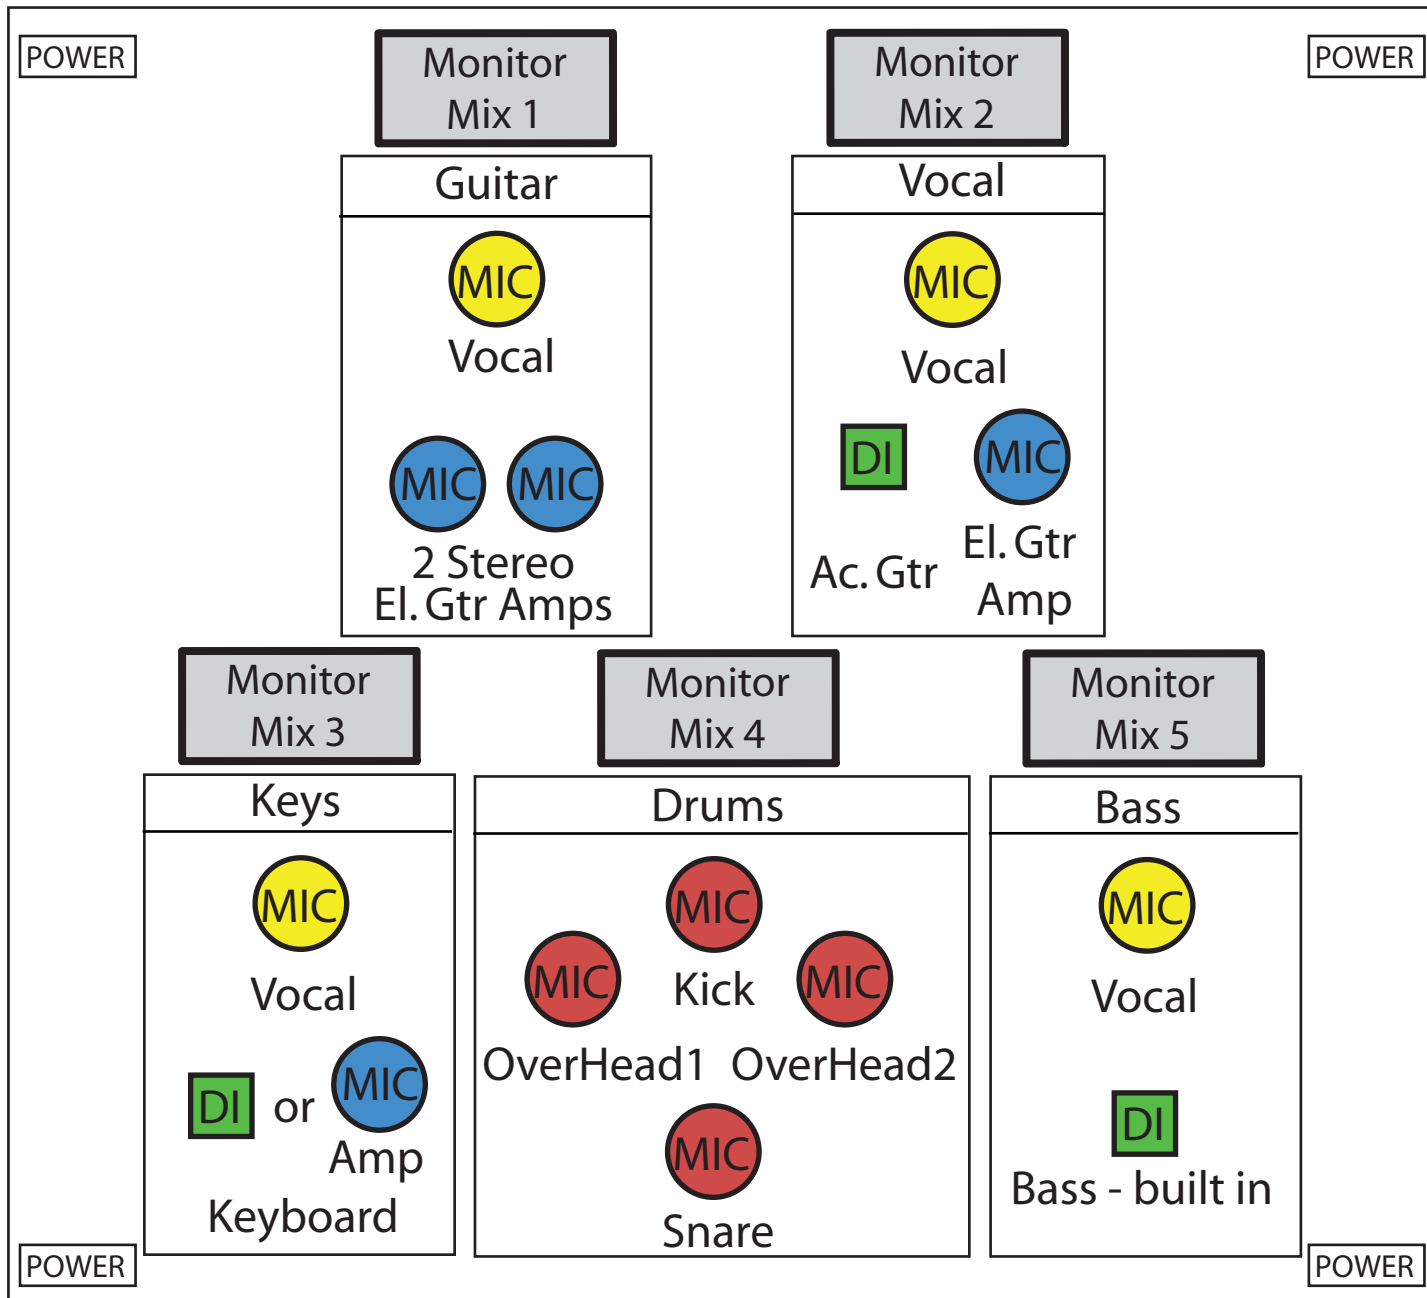

# CAPADE Stage Plot

STAGE FRONT

## Stage Details

- minimum 15x10 feet stage
- power source on each corner

## Input List

- 4 Mics w. Stands - Vocals
- up to 4 Mics w. Stands - Amps
- up to 3 DI's - Keys, Bass, Ac. Gtr
- 4 Mics w. Stands - Drums (Snare, Kick, 2 Overheads)

## Monitors

- high lead vocals - all 5
- no drums - in 1,2,3
- mediUm on all 4 vocals - all 5

minimum 10 feet

minimum 15 feet